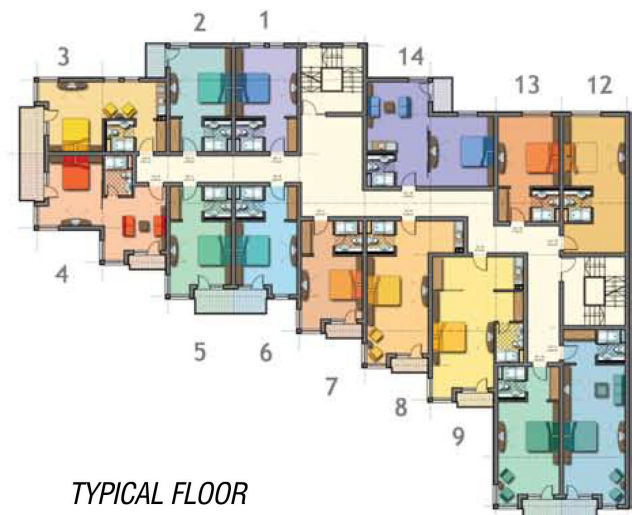

FLOOR 5

BUILDING TYPE B

FLOOR 4

	Apartment 4.1	53.27m ²	1 Bed Apartment
	Apartment 4.2	62.03m ²	1 Bed Apartment
	Apartment 4.3	41.59m ²	Studio Apartment
	Apartment 4.4	41.59m ²	Studio Apartment
	Apartment 4.5	64.76m ²	1 Bed Apartment
	Apartment 4.6	60.49m ²	1 Bed Apartment

BUILDING TYPE B

UNDER ROOF

	Apartment 6.1	35.45m ²	Studio Apartment
	Apartment 6.2	35.93m ²	Studio Apartment

„Reaction“ zone	364.42m ²
Restaurant - service	95.20m ²
Hotel - service	79.85m ²
Passage	97.00m ²
General Parts	42.24m ²

BASEMENT

Apartment 1	32.52m ²	Studio
Apartment 2	35.99m ²	Studio
Apartment 3	48.97m ²	1 Bed Apartment
Apartment 4	55.56m ²	1 Bed Apartment
Apartment 5	36.85m ²	Studio
Apartment 6	35.90m ²	Studio
Apartment 7	34.82m ²	Studio
Apartment 8	50.71m ²	1 Bed Apartment
Apartment 9	59.03m ²	1 Bed Apartment
Apartment 10	46.42m ²	Studio
Apartment 11	57.84m ²	1 Bed Apartment
Apartment 12	43.72m ²	1 Bed Apartment
Apartment 13	32.76m ²	Studio
Apartment 14	58.43m ²	1 Bed Apartment